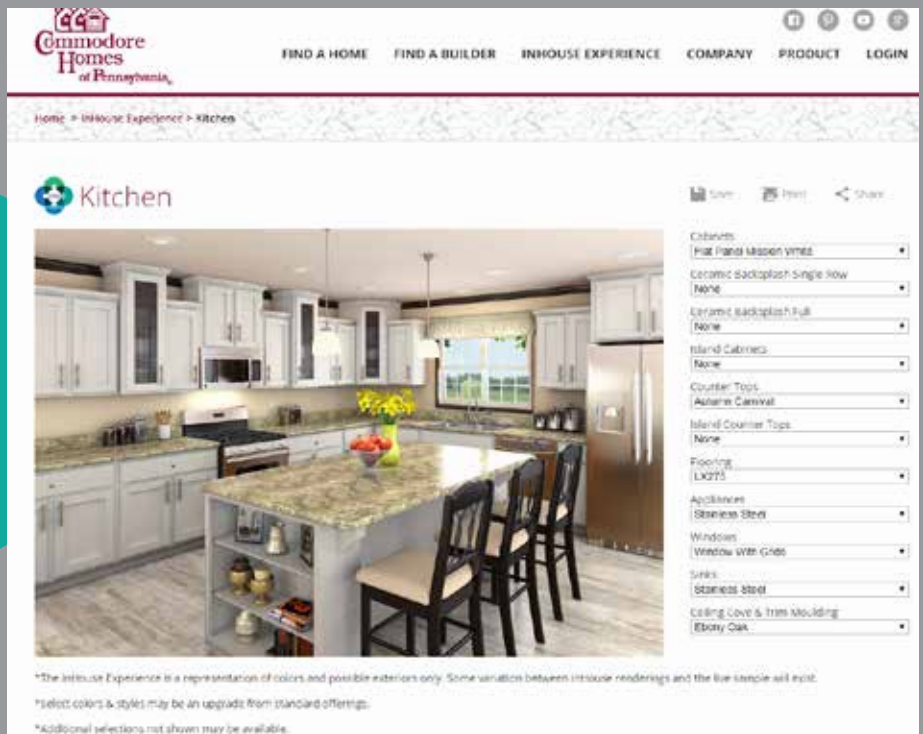

Commodore Homes of Pennsylvania

2020

Decor

Selection Guide

Our inHouse Experience enables you to customize the decors for a Kitchen and Exterior.
 Our color selections are available so you can decide on your design style and create your dream home!
 Visit our website today and give it a try! Share your creations with the social world, or print out and save.