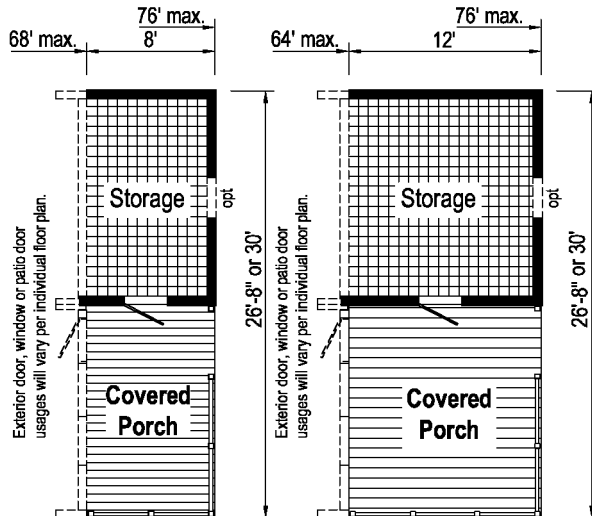

26'-8" Dormer with Bump-Out - Shown with *Optional Shake* and *only Available on 5/12 & Steeper roofs*

Flush Dormer

Twin Peak Dormer

Porches & Additions

8' Porch - Shown here on Single Wide. Also, Available on select 24, 28 and 32 wide homes.

12' Porch - Available on select 24, 28 and 32 wide homes

Composite
Porch Decking

Optional Guest Suite (GS)
(Extended Floor Application)

Note: Interior walls, cabinets and window sizes may change per series specifications.