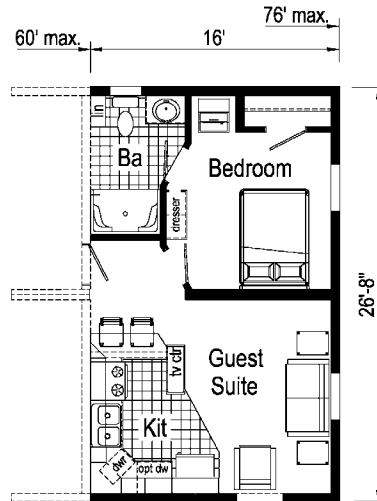

Optional Guest Suite (GS)
(Extended Floor Application)

Note: Interior walls, cabinets and window sizes may change per series specifications.